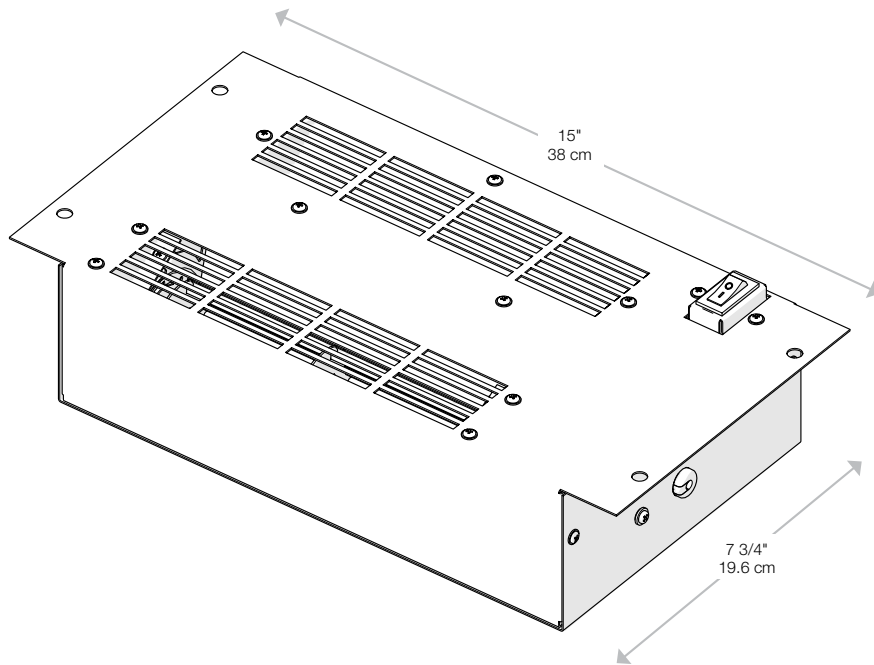

It's not gas.
It's better.

Opti-myst® Heater

Ideal for use with
Dimplex Opti-myst™
Cassette

This heater offers instant comfort and warmth with the touch of a button. Completely safe, the heater plugs into any standard household outlet or directly into the Opti-myst® cassette for temperature control through the built-in thermostat and convenient remote control.

120 Volts / 1,200 Watts / 4,095 BTU

Model #	Description	Lbs / Kg	UPC	Wty. [†]	Carton Dimensions (WxHxD)		Cube	
					Inches	cm	ft ³	m ³
DHOP1341	Opti-myst® Heater	7/3.2	781052088122	1 yr.	16-3/4 x 5-1/2 x 9-3/4	42.4 x 14 x 24.9	0.52	0.01